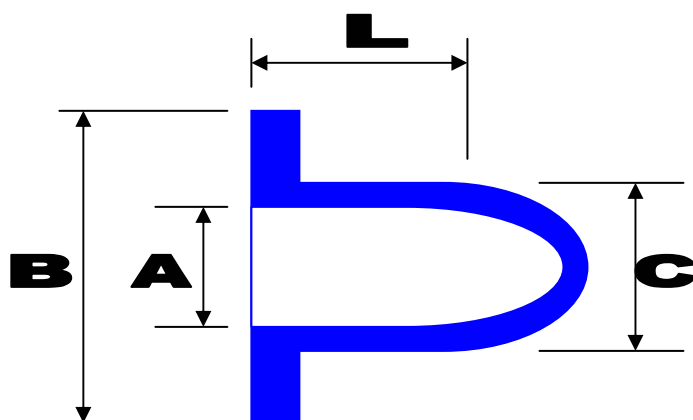

**AB Multimask Silicone Flanged Caps up to +300°C**

AB PART No.	A	B	C	L
	mm	mm	mm	mm
ABSFC2.6/12.7	2.54	12.70	5.72	25.4
ABSFC2.7/12.0	2.69	11.99	6.20	25.4
ABSFC3.2/12.7	3.18	12.70	6.40	25.4
ABSFC3.6/12.7	3.56	12.70	8.20	25.4
ABSFC3.7/12.0	3.71	11.99	6.60	25.4
ABSFC3.9/12.7	3.96	12.70	8.00	25.4
ABSFC4.4/12.7	4.37	12.70	9.70	25.4
ABSFC4.6/15.2	4.57	15.24	8.00	25.4
ABSFC5.6/15.0	5.59	14.99	9.09	25.4
ABSFC5.6/20.0	5.59	19.99	8.71	25.4
ABSFC6.1/12.7	6.10	12.70	9.09	25.4
ABSFC7.5/12.7	7.49	12.70	10.49	25.4
ABSFC7.5/25.4	7.49	25.40	10.49	25.4
ABSFC7.6/17.1	7.62	17.15	10.59	25.4
ABSFC9.5/20.1	9.53	20.96	13.00	38.1
ABSFC11.5/25.0	11.51	24.99	16.51	38.1
ABSFC11.7/17.8	11.68	17.78	14.50	25.4
ABSFC12.7/25.4	12.70	25.40	15.39	25.4
ABSFC15.6/30.0	15.62	29.97	20.70	38.1
ABSFC19.8/37.5	19.81	37.47	24.69	25.4