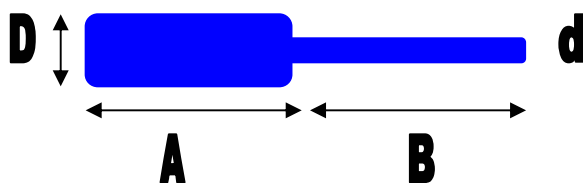

## High Temperature Pull Plugs

Extra High Temperature Pull Plugs up to 300°C					Blue/Black	Silicone/EPDM
Part No.	Diameter D.	Diameter d.	Length A.	Length B.	Pack Size	Material
ABSPP1.9	1.9	1.2	15.5	15.5	1000	Silicone/EPDM
ABSPP2.8	2.8	1.6	25.4	25.4	1000	Silicone/EPDM
ABSPP3.3	3.3	2.4	25.4	25.4	1000	Silicone/EPDM
ABSPP3.6	3.6	2.4	15.9	14.2	1000	Silicone/EPDM
ABSPP4.0	4.0	1.6	15.9	19.1	1000	Silicone/EPDM
ABSPP5.0	5.0	2.8	25.4	25.4	500	Silicone/EPDM
ABSPP5.7	5.7	3.2	25.4	25.4	500	Silicone/EPDM
ABSPP6.5	6.5	3.3	25.4	25.4	500	Silicone/EPDM
ABSPP7.0	7.0	3.2	24.0	24.0	200	Silicone/EPDM
ABSPP7.9	7.9	3.9	32.0	32.0	500	Silicone/EPDM
ABSPP8.5	8.5	3.9	25.4	25.4	500	Silicone/EPDM
ABSPP9.8	9.8	3.9	25.4	25.4	250	Silicone/EPDM
ABSPP11.3	11.3	6.5	25.4	25.4	250	Silicone/EPDM
ABSPP11.9	11.9	6.4	25.4	25.4	200	Silicone/EPDM
ABSPP12.6	12.6	6.4	25.4	25.4	250	Silicone/EPDM
ABSPP13.5	13.5	6.4	25.4	25.4	200	Silicone/EPDM
ABSPP15.5	15.5	6.4	25.4	25.4	250	Silicone/EPDM
ABSPP19.6	19.6	9.5	25.4	25.4	100	Silicone/EPDM